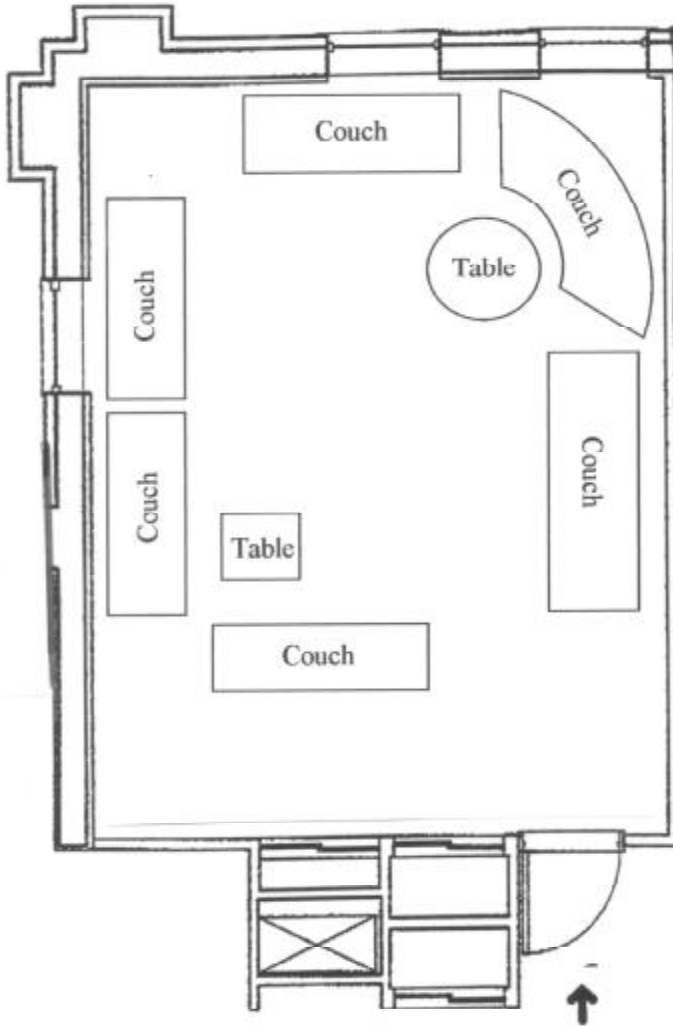

PRESBYTERIAN CHURCH OF WESTERN SPRINGS

CLASSROOM 303

Youth Room

**Available for use:**

Podium

Communion Table

Chairs

Tables:

round - 8

(Seat 6-8 comfortably)

rectangular - 8 - 10

(Seat 8 Comfortably)

DAY and DATE \_\_\_\_\_ TIME - Beginning: \_\_\_\_\_ Ending: \_\_\_\_\_

FUNCTION \_\_\_\_\_

RESPONSIBLE PERSON \_\_\_\_\_ HOME PHONE (\_\_\_\_) \_\_\_\_\_